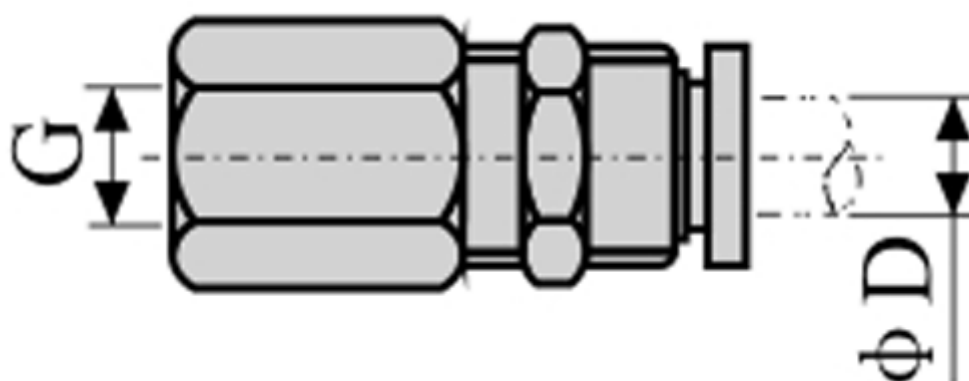

Data Sheet

Article number: 58EPMF803

Description: Fitting EPMF803 bulkhead female connector
thread 3/8", tube diameter 8

Measures

D = 8
Thread = 3/8"